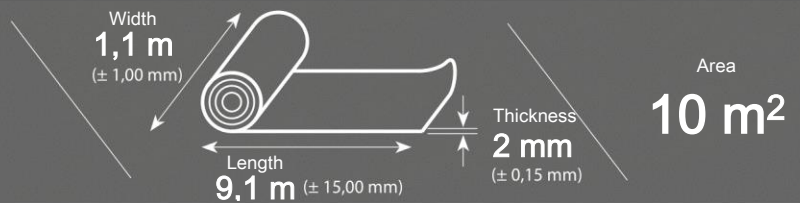

ALU PROTECT

ALU PROTECT is permanently elastic underlay made of high density polyethylene foam with aluminum foil layer, overlap and self-adhesive tape.

PE	Material	High Density Polyethylene 110 kg/m³	Norm
	RWS Sound proofing	22%	EPLF WD 021029-5
	IS Sound dampening	19 dB	DIN EN 10140
	R Heat conductivity	0,04 m²K/W	EN 12664
	SD Moisture protection	SD 75	DIN EN 12086
	CS Pressure proofing	70 kPa	DIN EN 826
	CC Pressure resistance	-	DIN EN 1606
	DL Permanent elasticity	-	DIN EN 13793
	RLB Shock resistance	-	DIN EN 13329
	PC Floor leveling	1 mm	CEN TS 16354
	RTF Fire resistance	Ffl	DIN EN13501-1

Uses:

Floor underlay with vapor proof layer, overlap and self adhesive tape. Dedicated for panel flooring with click system. Sound dampening, water resistant, anti-moisture protection. No plasticizers, azbestos, formaldehydes, halogenes or heavy metals.

Properties:

Water, most house cleaning products, salt solutions, acids, alkalites, partially resistant to organic solvents and hydrocarbons.

Chemical

resistance: Storage:

Keep indoors, protect from the sun. Despite degasing during storage, the foam could still contain traces of izobutane, which when mixed with oxygen creates very flammable gases. Keep well ventilated, especially at ground level. Avoid electrostatics. Keep away from fire and anything that could ignite one. Smoking is prohibited.

Installation:

Easy to cut with a razor blade. Place with vapor protect layer facing to the bottom (silver side down). Connect the underlay strips with the intergrated tape or designated tape f.e Korner multifunctional aluminium tape